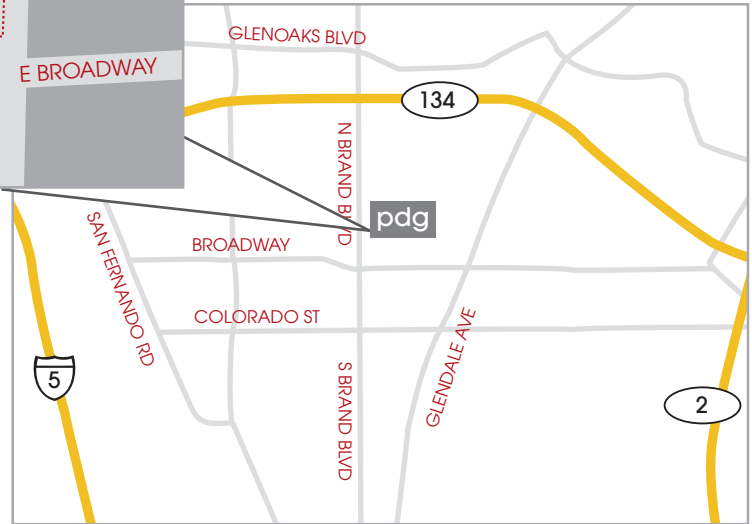

FROM GOLDEN STATE FWY

Merge onto CA-134 E toward Pasadena/ Glendale. Take the Central Ave exit toward Brand Blvd. Turn right at N Brand Blvd. Turn left at E Wilson. Turn right at N Maryland Ave. Arrive at parking structure to your right.

FROM CA-134 W

Take the Central Ave exit toward Brand Blvd. Turn right at N Brand Blvd. Turn left at E Wilson. Turn right at N Maryland Ave. Arrive at parking structure to your right.

FROM CA-134 E

Take the Central Ave exit toward Brand Blvd. Turn left at N Brand Blvd. Turn left at E Lexington Dr. Turn right at N Maryland Ave. Arrive at parking structure to your right.

FROM GLENDALE FWY CA-2 S

Take the York Blvd exit. Turn right at York Blvd. Turn right at Verdugo Rd. Turn left at E Broadway St. Turn right at N Maryland Ave. Arrive at parking structure to your left.

Parero Design Group is located south of CA-134, and in between Golden State Fwy and Glendale Fwy CA-2. We're on the corner of Brand Blvd and Broadway, right on top of Starbucks.

From the back entrance of the structure, walk west towards N Brand Blvd. Turn left and arrive at PDG to your left side.